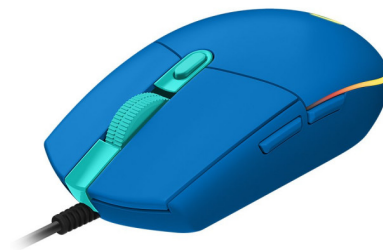

LOGITECH G102 LIGHTSYNC - BLUE - USB - EER (910-005801)

Šifra: 116541
Kategorija proizvoda: Miševi
Proizvođač: Logitech

MpCena: 6.918,00 rsd.

cena za odloženo plaćanje i kupovinu na rate

Web Cena: 5.765,00 rsd.

cena za web porudžbine i avansno plaćanje

Device Location:	External
Connectivity Technology:	Wired
Interface:	USB
Number of Buttons:	6
Button Function:	Programmable
Movement Resolution:	8000 dpi
Max&Min Movement Resolution:	200dpi 8000dpi
Pointing Device Technology:	Optical
Mouse Features:	ARM 32-bit Processor RGB lighting
Response Rate:	1000 Hz
Platform Compability:	PC
Requires Operating System:	Chrome OS Microsoft Windows 7 or Later Apple Mac OS 10.10 or Later
External Color:	Blue
Cable Length:	2.1 m
Depth (mm):	38.2 mm
Height (mm):	116.6 mm
Width (mm):	62.15 mm
Nominal Weight:	0.085 kg
Warranty Products Returnable:	Yes
Warranty Term (month):	24 month(s)
Warranty validation Criteria:	Serial Number
Pack Weight Brutto (kg):	0.16 kg
Pack Weight Netto (kg):	0.15 kg
Pieces in pack:	1
Box Weight Brutto (kg):	0.776 kg
Retail Packaging Net Weight Carton:	0.01 kg
Retail Packaging Net Weight Product:	0 kg